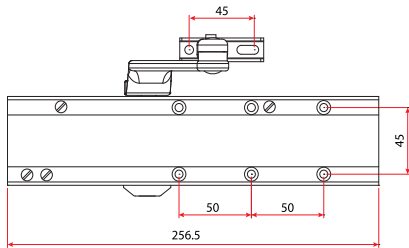

VIVID 8000 SERIES

Rack & Pinion Door Closer

DC8016BCD

Features

- Power adjustable EN Size 1~6
- Rack & Pinion operation
- Adjustable closing & latching speeds
- Adjustable backcheck
- Adjustable delayed action
- Thermo-constant valve
- Surface mount
- Standard arm
- Single-action door
- Non-handed installation

Application

- Standard door mount on pull side
- Transom mount on push side
- Parallel bracket mount
- Max. door width 1400mm
- Max. door weight 120kg
- Max. door angle 180°

Certifications

- Fire tested to AS 1530.4-2014
- Complies with AS 1428:1-2009
- Cycle tested to EN 1154:1996 (500,000 cycles)

Finishes

- Painted - Silver & Black as standard.
- Other finishes P.O.A.

Ordering Codes

- 8016BCD-S (Silver)
- 8016BCD-B (Black)

Accessories

- 8002HO - Hold Open Arm
- 8002MP - Mounting Plate
- 8002DP - Drop Plate
- 8002ST - Slide Track Arm
- 8002STHO - Slide Track arm Hold Open Device
- 8002MC - Metal Cover (Stainless Steel)