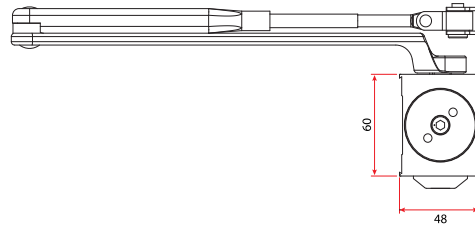

VIVID 8000 SERIES

Rack & Pinion Door Closer

DC8016BCD

Features

- Power adjustable EN Size 1~6
- Rack & Pinion operation
- Adjustable closing & latching speeds
- Adjustable backcheck
- Adjustable delayed action
- Thermo-constant valve
- Surface mount
- Standard arm
- Single-action door
- Non-handed installation

Application

- Standard door mount on pull side
- Transom mount on push side
- Parallel bracket mount
- Max. door width 1400mm
- Max. door weight 120kg
- Max. door angle 180°

Certifications

- Fire tested to AS 1530.4-2014
- Complies with AS 1428:1-2009
- Cycle tested to EN 1154:1996 (500,000 cycles)

Finishes

- Painted - Silver & Black as standard.
- Other finishes P.O.A.

Ordering Codes

- 8016BCD-S (Silver)
- 8016BCD-B (Black)

Accessories

- 8002HO - Hold Open Arm
- 8002MP - Mounting Plate
- 8002DP - Drop Plate
- 8002ST - Slide Track Arm
- 8002STHO - Slide Track arm Hold Open Device
- 8002MC - Metal Cover (Stainless Steel)