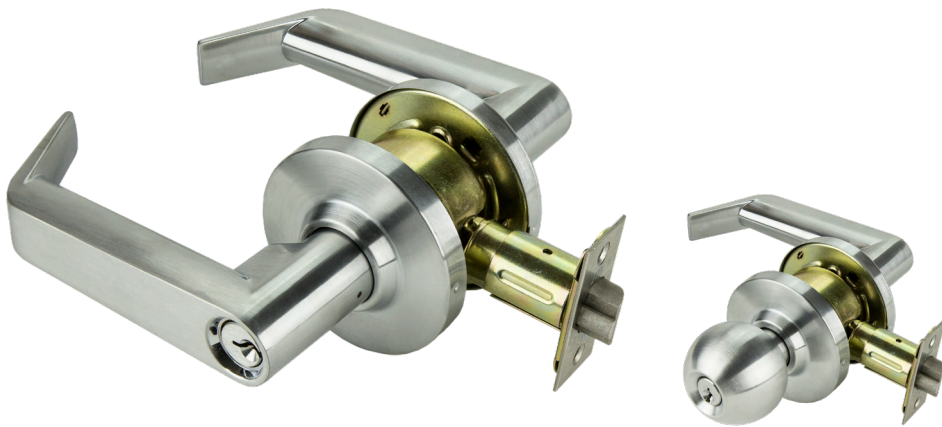

## Phoenix CL Commercial Grade Leversets

VIVID ARCHITECTURAL

### Features

- ▶ Suitable for 35~50mm thick doors
- ▶ 70mm backset as standard
- ▶ Lever - Zinc Alloy
- ▶ Knob - Brass SCP
- ▶ Chassis - Steel
- ▶ Stainless Steel Latchbolt
- ▶ Stainless Steel T Strike Plate
- ▶ C4, 6 pin keyway
- ▶ Restricted keying compatible
- ▶ Fire tested to AS 1530.4-2014
- ▶ Complies with AS 1428.1-2009
- ▶ 400,000 cycle tested

#### Entrance

**OUTSIDE:** Locked by pushing inside button. Turning key releases inside button leaving lever unlocked

**INSIDE:** Lever is always free for exit

#### Entrance Knob / Lever

**OUTSIDE:** Locked by pushing inside button. Turning key releases inside button leaving knob unlocked

**INSIDE:** Lever is always free for exit