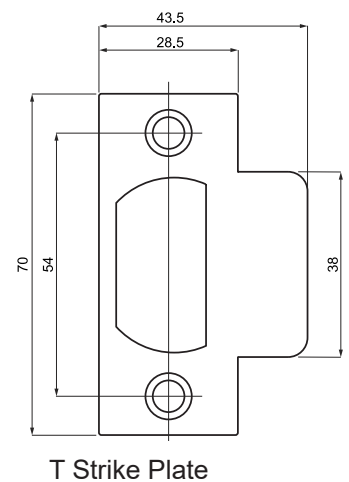

#### Escape / Half Set

**OUTSIDE:** Blank plate

**INSIDE:** Lever is always free for exit

#### Entrance Knob / Lever

**OUTSIDE:** Locked by pushing inside button. Turning key releases inside button leaving knob unlocked

**INSIDE:** Lever is always free for exit

### Dimensions