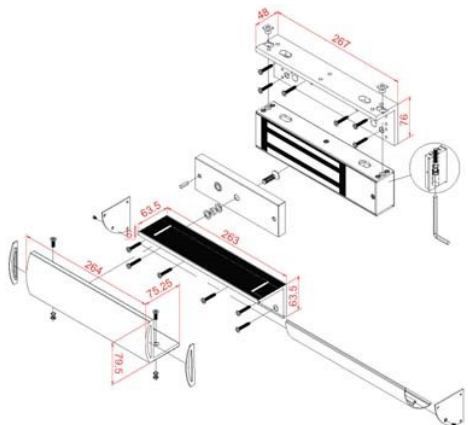

Electromagnetic Lock Accessories

Indoor EML Series

LZ Brackets

LZ Bracket for internal mount on in-swing doors

Supplied with concealed hoods to cover mounting brackets for a stylish finish

LZB-280MINI

LZB-370MIDI

LZB-550MAXI

Bracket	Compatible Mag Lock
LZB-280MINI	EML2800M
LZB-370MIDI	EML3700M
LZB-550MAXI	EML5500M

Typical Installation

With LZ-Bracket