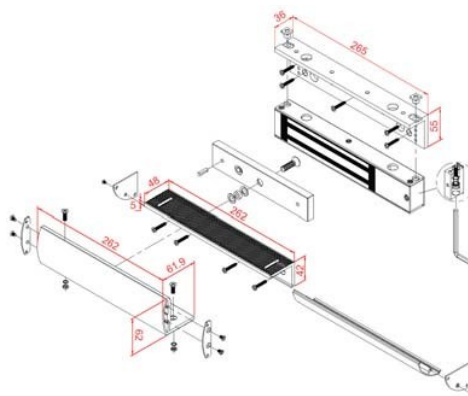

Electromagnetic Lock Accessories

Indoor EML Series

LZ Brackets

LZ Bracket for internal mount on in-swing doors

Supplied with concealed hoods to cover mounting brackets for a stylish finish

LZB-280MINI

LZB-370MIDI

LZB-550MAXI

Bracket	Compatible Mag Lock
LZB-280MINI	EML2800M
LZB-370MIDI	EML3700M
LZB-550MAXI	EML5500M

Typical Installation

With LZ-Bracket