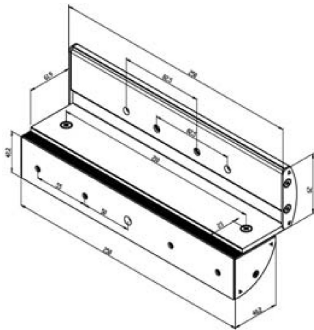

Electromagnetic Lock Accessories

Indoor EML Series

LZ Brackets

LZ Bracket for internal mount on in-swing doors

Supplied with concealed hoods to cover mounting brackets for a stylish finish

LZB-280MINI

LZB-370MIDI

LZB-550MAXI

Bracket	Compatible Mag Lock
LZB-280MINI	EML2800M
LZB-370MIDI	EML3700M
LZB-550MAXI	EML5500M

Typical Installation

With LZ-Bracket