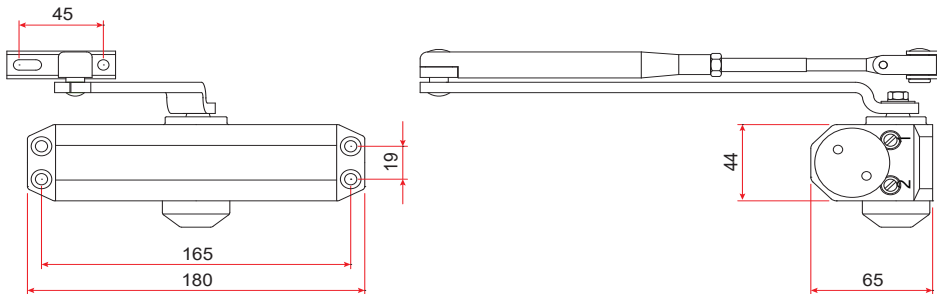

VIVID 8000 SERIES

Rack & Pinion Door Closer

VIVID ARCHITECTURAL

DC8051BC

Features

- ▶ Fixed power EN Size 3
- ▶ Rack & Pinion operation
- ▶ Adjustable closing & latching speeds
- ▶ Adjustable backcheck
- ▶ Thermo-constant valve
- ▶ Surface mount
- ▶ Standard arm
- ▶ Single-action door
- ▶ Non-handed installation

Application

- ▶ Standard door mount on pull side
- ▶ Transom mount on push side
- ▶ Parallel bracket mount
- ▶ Max. door width 950mm
- ▶ Max. door weight 60kg
- ▶ Max. door angle 180°

Certifications

- ▶ Fire tested to AS 1530.4-2014
- ▶ Cycle tested to EN 1154:1996 (500,000 cycles)

Finishes

- ▶ Painted - Silver as standard.
- ▶ Other colours P.O.A.

Ordering Codes

- ▶ 8051BC-S (Silver)

Accessories

- ▶ 8003HO - Hold Open Arm
- ▶ 8003MP - Mounting Plate
- ▶ 8003DP - Drop Plate