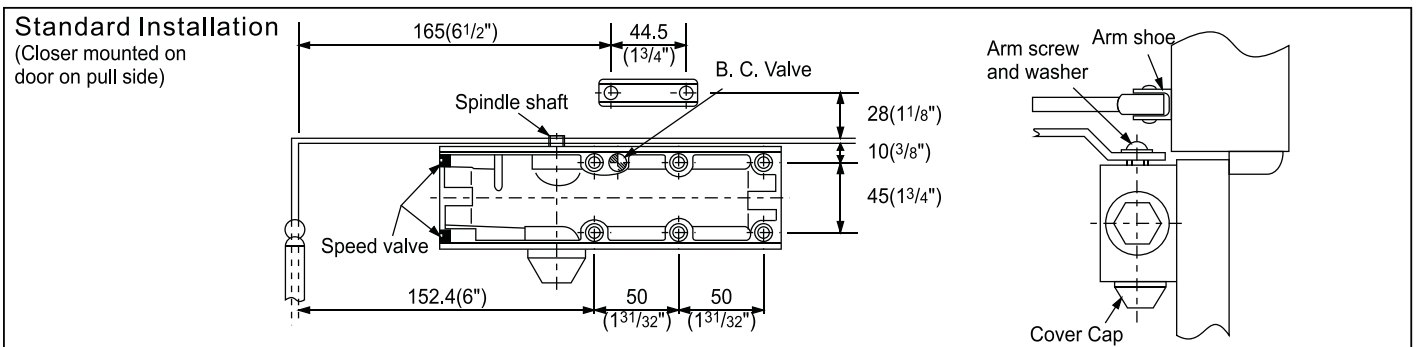

Dimensions

Surface Mounted Door Closer

DC8024BCS 

Options + Instructions

Installation Instructions (for 180° opening)

Options

8001ST
SILVER
Slide Track Arm suit 8003/8024 Closer

8001HO
SILVER
Hold Open Arm suit 8003/ 8024 Closer