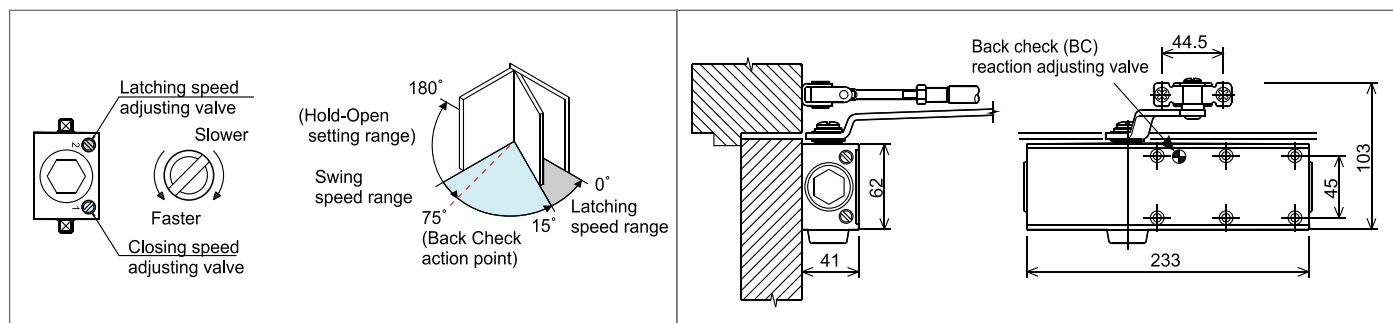

Dimensions