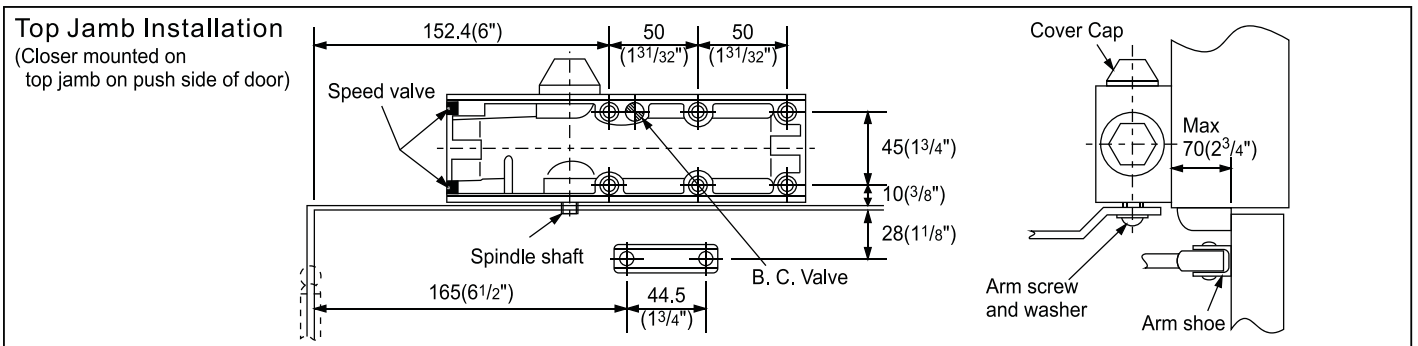

Dimensions

Surface Mounted Door Closer

DC8024BCS 

Options + Instructions

Installation Instructions (for 180° opening)

Options

8001ST
SILVER
Slide Track Arm suit 8003/8024 Closer

8001HO
SILVER
Hold Open Arm suit 8003/ 8024 Closer