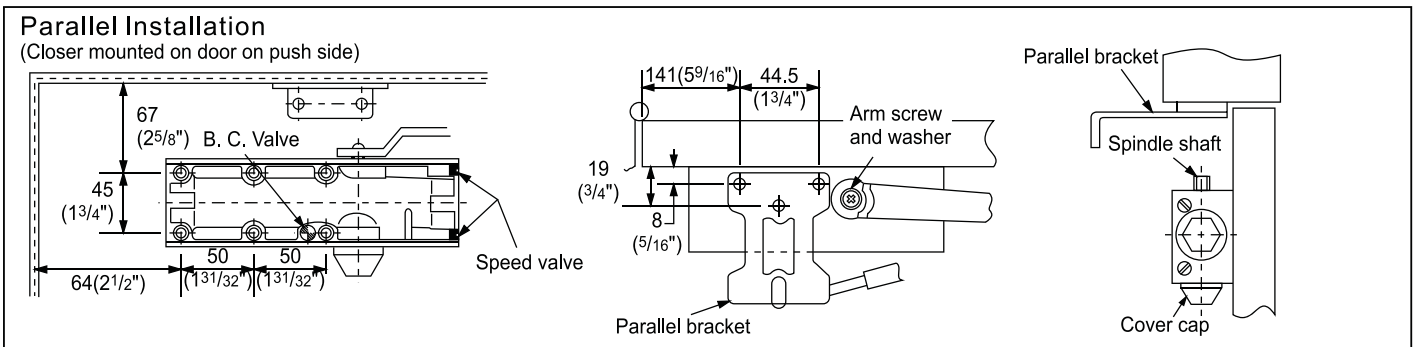

Dimensions

Surface Mounted Door Closer

DC8024BCS 

Options + Instructions

Installation Instructions (for 180° opening)

Options

8001ST
SILVER
Slide Track Arm suit 8003/8024 Closer

8001HO
SILVER
Hold Open Arm suit 8003/ 8024 Closer