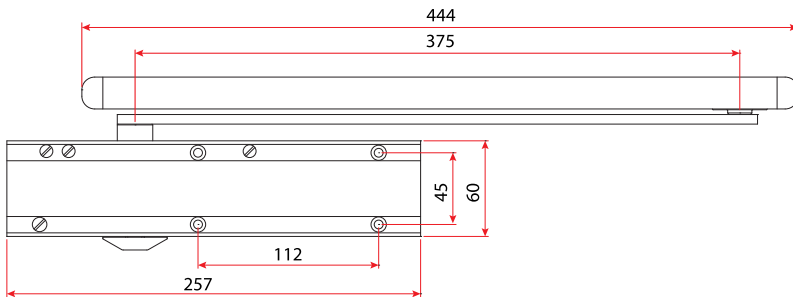

Ordering Codes

- 8015CAB-S (Pull Side Silver)
- 8015CAG-S (Push Side Silver)