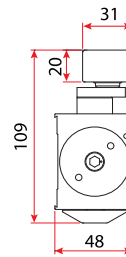

Ordering Codes

- 8015CAB-S (Pull Side Silver)
- 8015CAG-S (Push Side Silver)